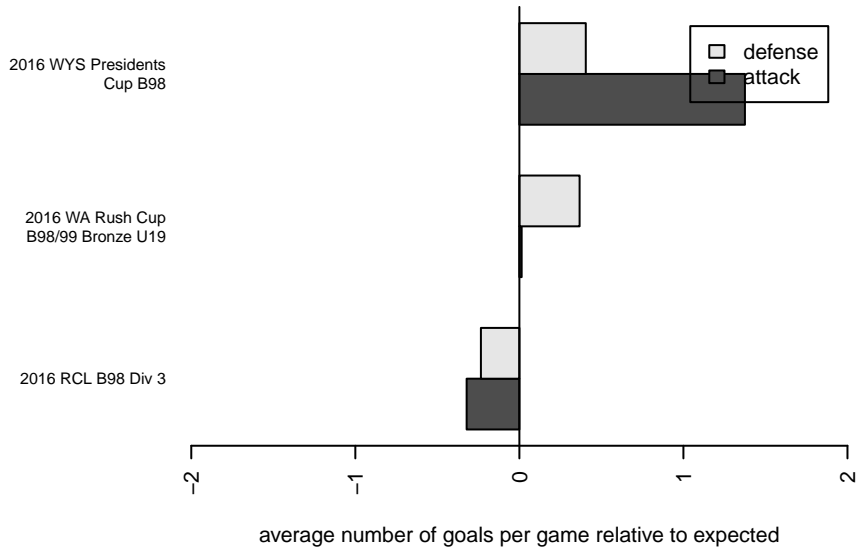

Performance relative to 13 month average