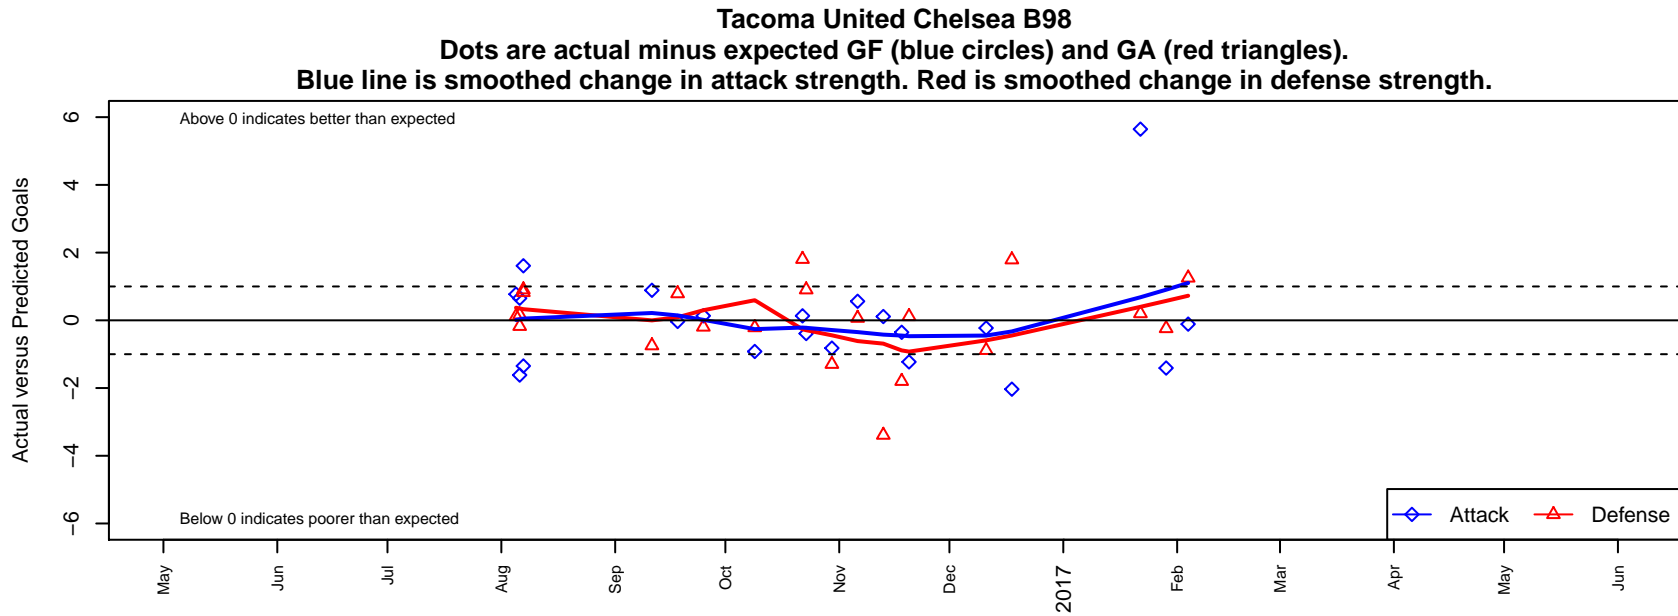

Tacoma United Chelsea B98

Tacoma United FC
Tacoma, WA
B98 total strength=1474
attack=15.94 defense=6.72
fall league = RCL B98 Div 3
notes= Tony Gil 2012

alt names used:
STU Chelsea Academy 98
TACOMA UNITED FC CHELSEA 98 (WA)
STU Chelsea Academy 98

Venues played:
2016 WA Rush Cup B98/99 Bronze U19
2016 RCL B98 Div 3
2016 WYS Presidents Cup B98

**attack and defense variance (black dot)
relative to other teams
and top 10 in region**

**attack and defense rating
relative to others at age
and all opponents in last 13 months**