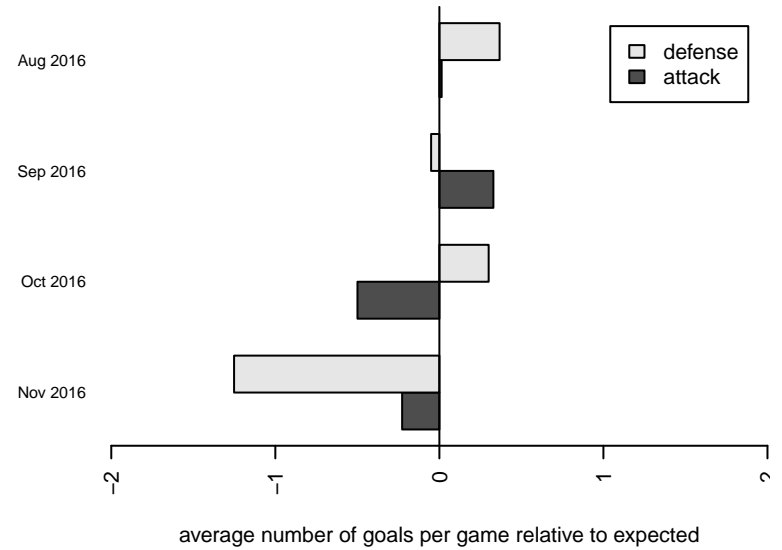

Performance relative to 13 month average