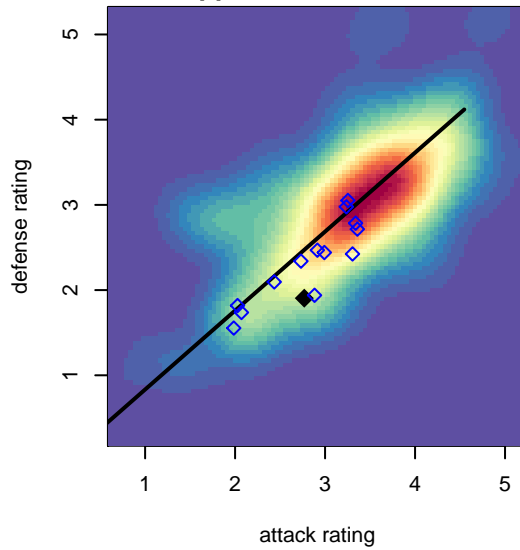

Tacoma United Chelsea B98

Tacoma United FC
Tacoma, WA
B98 total strength=1474
attack=15.94 defense=6.72
fall league = RCL B98 Div 3
notes= Tony Gil 2012

alt names used:
STU Chelsea Academy 98
TACOMA UNITED FC CHELSEA 98 (WA)
STU Chelsea Academy 98

Venues played:
2016 WA Rush Cup B98/99 Bronze U19
2016 RCL B98 Div 3
2016 WYS Presidents Cup B98

**attack and defense variance (black dot)
relative to other teams
and top 10 in region**

**attack and defense rating
relative to others at age
and all opponents in last 13 months**