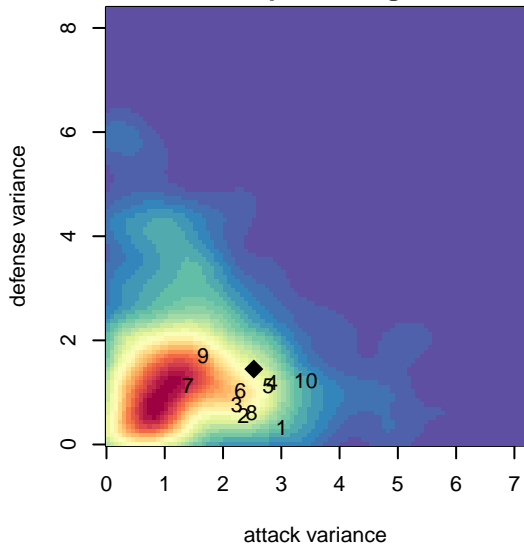

Tacoma United Chelsea B98

Tacoma United FC
Tacoma, WA
B98 total strength=1474
attack=15.94 defense=6.72
fall league = RCL B98 Div 3
notes= Tony Gil 2012

alt names used:
STU Chelsea Academy 98
TACOMA UNITED FC CHELSEA 98 (WA)
STU Chelsea Academy 98

Venues played:
2016 WA Rush Cup B98/99 Bronze U19
2016 RCL B98 Div 3
2016 WYS Presidents Cup B98

**attack and defense variance (black dot)
relative to other teams
and top 10 in region**

**attack and defense rating
relative to others at age
and all opponents in last 13 months**