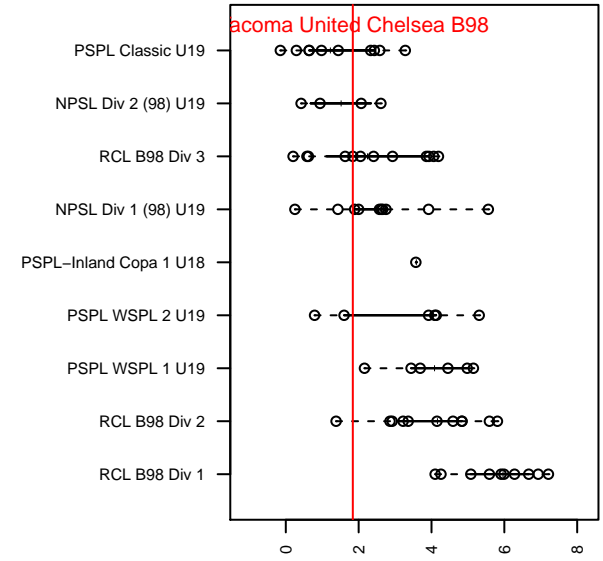

Tacoma United Chelsea B98

Tacoma United FC
Tacoma, WA
B98 total strength=1474
attack=15.94 defense=6.72
fall league = RCL B98 Div 3
notes= Tony Gil 2012

alt names used:
STU Chelsea Academy 98
TACOMA UNITED FC CHELSEA 98 (WA)
STU Chelsea Academy 98

Venues played:
2016 WA Rush Cup B98/99 Bronze U19
2016 RCL B98 Div 3
2016 WYS Presidents Cup B98

**attack and defense variance (black dot)
relative to other teams
and top 10 in region**

**attack and defense rating
relative to others at age
and all opponents in last 13 months**